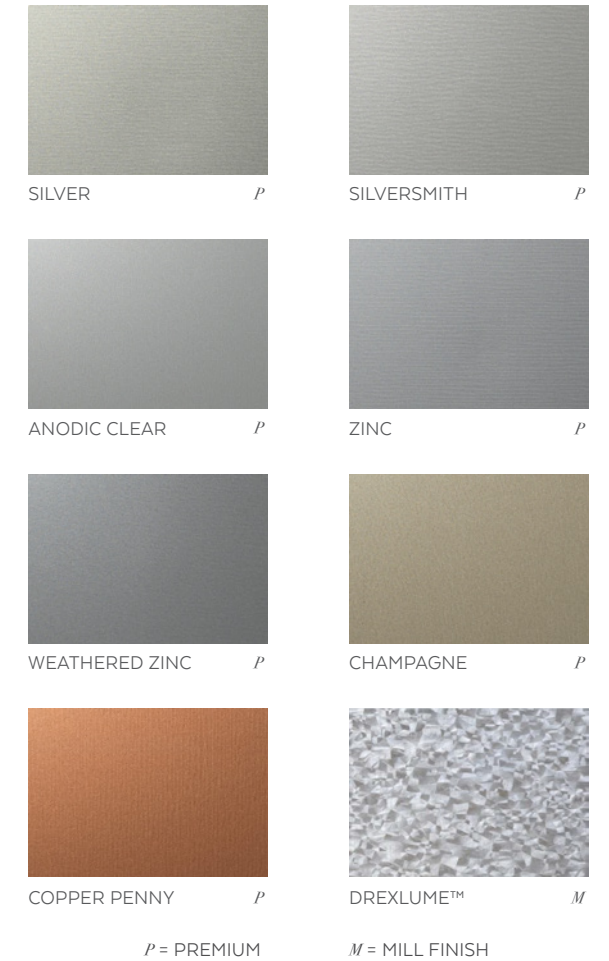

COLOR CHART

CARDINAL RED

COLONIAL RED

MILITARY BLUE

INTERSTATE BLUE

AWARD BLUE

LOW GLOSS*

STANDARD

PREMIUM AND MILL

WOOD GRAIN

*Additional low gloss colors are offered in the Mid-Atlantic region.

COLOR COUNTERPARTS

Looking for the same color with less gloss?

LOW GLOSS

Classic Bronze

Inkwell